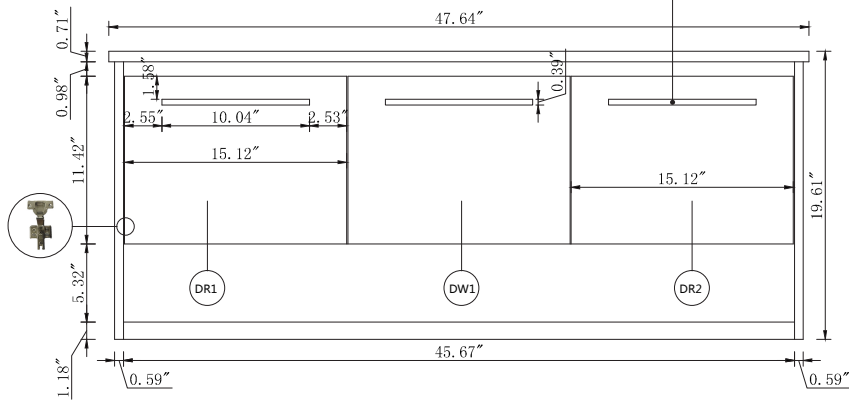

Top view

Back view

Front view

Side view

Drawer Interior Size

DWG. NO.:

MODEL NO.:

VF43548MWH

ALTERATIONS

- 1
- 2
- 3
- 4

FOR PROPOSAL ONLY ALL DIMENSIONS TO BE VERIFIED

SCALE:

DWG. BY:

CHECKED BY:

DATE:

PROJECT: