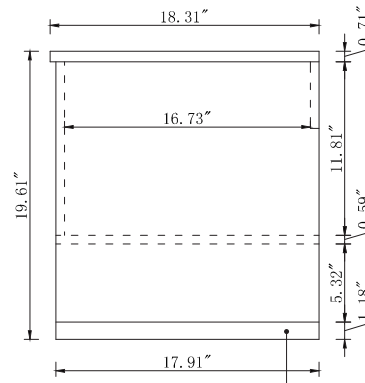

Top view

Back view

Front view

Side view

Drawer Interior Size

DWG. NO.:

MODEL NO.:

VF43548MWH

ALTERATIONS

- 1
- 2
- 3
- 4

FOR PROPOSAL ONLY ALL DIMENSIONS TO BE VERIFIED

SCALE:

DWG. BY:

CHECKED BY:

DATE:

PROJECT: