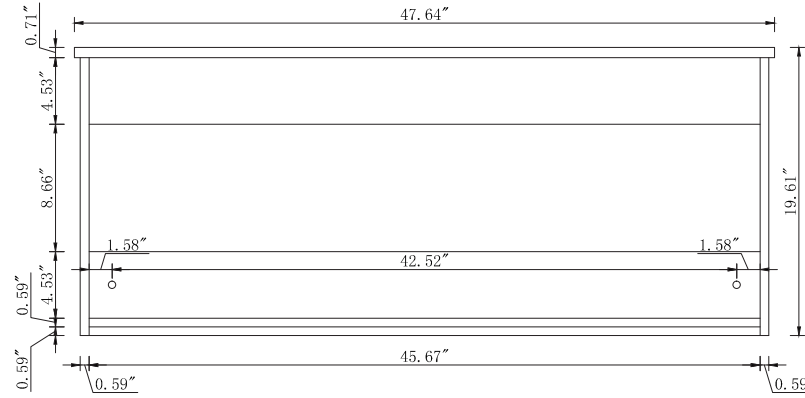

Top view

Back view

Front view

Side view

Drawer Interior Size

DWG. NO.:

MODEL NO.:

VF43548MWH

ALTERATIONS

- 1
- 2
- 3
- 4

FOR PROPOSAL ONLY ALL DIMENSIONS TO BE VERIFIED

SCALE:

DWG. BY:

CHECKED BY:

DATE:

PROJECT: