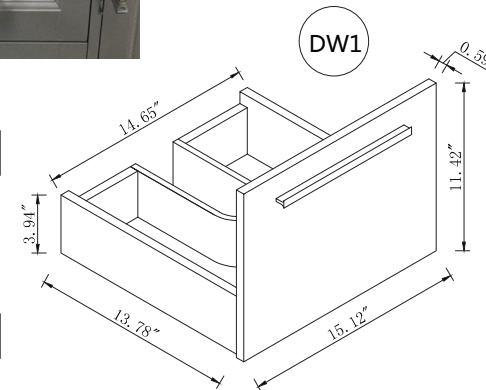

Top view

Back view

Front view

Side view

Drawer Interior Size

DWG. NO.:

MODEL NO.:

VF43548MWH

ALTERATIONS

- 1
- 2
- 3
- 4

FOR PROPOSAL ONLY ALL DIMENSIONS TO BE VERIFIED

SCALE:

DWG. BY:

CHECKED BY:

DATE:

PROJECT: